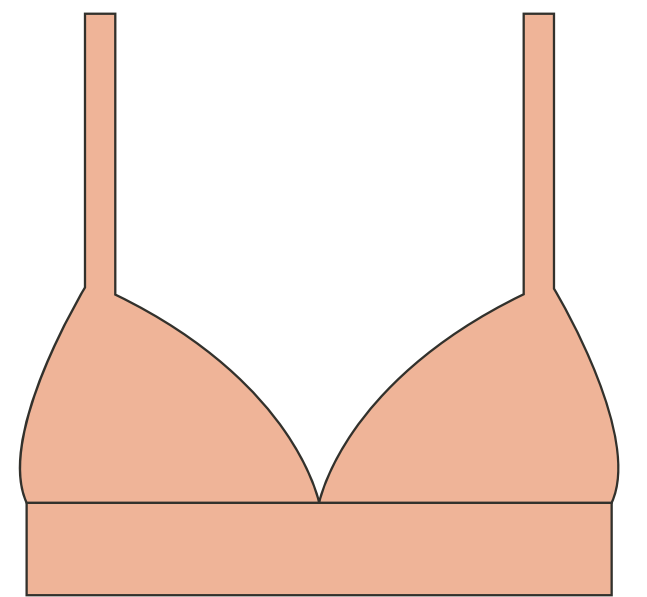

PANTALON

SHORT

JUPE

ROBE

CULOTTE

CALECON

SLIP

**SOUTIEN-
GORGE**